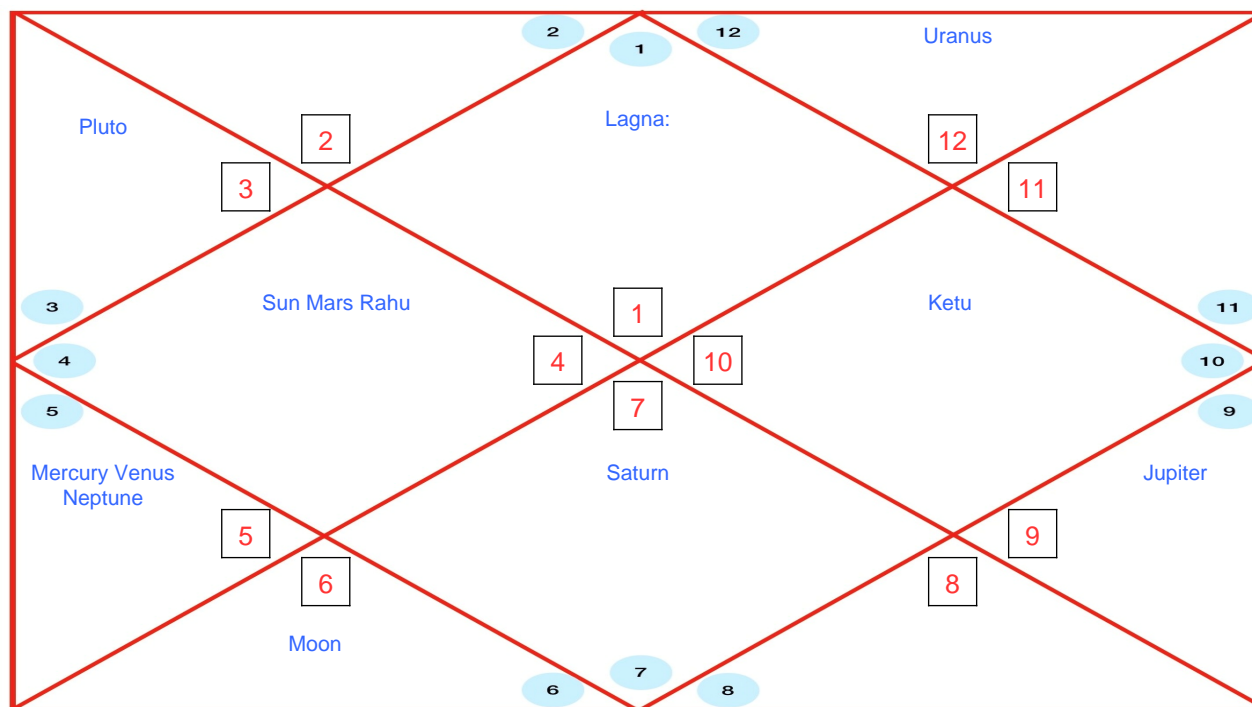

Person Name:	Mr. Jay Dave	Birth Date:	July 27, 1925
Standard Birth Time:	23 Hr 46 Min 0 Sec	Gender:	Male
Birth Place:	Ahmedabad City, Gujarat, India	War time correction hour:	0
Latitude of Birth Place:	23 Deg 2 Min 0 Sec (North)	Summer time correction hour:	0
Longitude of Birth Place:	72 Deg 37 Min 0 Sec (East)	Std. Meridian of Birth Place:	82 Deg 30 Min 0 Sec (East)
Local Time:	23 Hr 6 Min 28 Sec	Greenwich Time:	18 Hr 16 Min 0 Sec
Sidereal Time:	19 Hr 26 Min 6 Sec	Meridian Center:	267 Deg 4 Min 49 Sec
Ascendant (Lagna):	5 Deg 23 Min 21 Sec	Ayanansha:	22 Deg 48 Min 56 Sec
Sunrise at Standard Time:	6 Hr 11 Min 36 Sec	Sunset at Standard Time:	19 Hr 20 Min 13 Sec

Basic Nirayan Chart

Numbers in the circle indicates House Number.

Numbers in the box indicates Rashi Number.

Your Lagna (Ascendant) is Mesh (Aries).
Your Rashi is Kanya (Virgo).
List of Rashi

- 1 - Mesh (Aries)
- 2 - Vrushabh (Taurus)
- 3 - Mithun (Gemini)
- 4 - Kark (Cancer)
- 5 - Sinha (Leo)
- 6 - Kanya (Virgo)
- 7 - Tula (Libra)
- 8 - Vruschik (Scorpio)
- 9 - Dhan (Sagittarius)
- 10 - Makar (Capricorn)
- 11 - Kumbha (Aquarius)
- 12 - Meen (Pisces)

Note: Planet positions and Nirayan chart details are as per Indian astrology. While in Europe as well as in Western Globe, Sayan chart is followed. In these two types of charts, planet positions differ by degrees of Ayanansha. In your case Ayanansha is 22 Deg 48 Min 56 Sec.